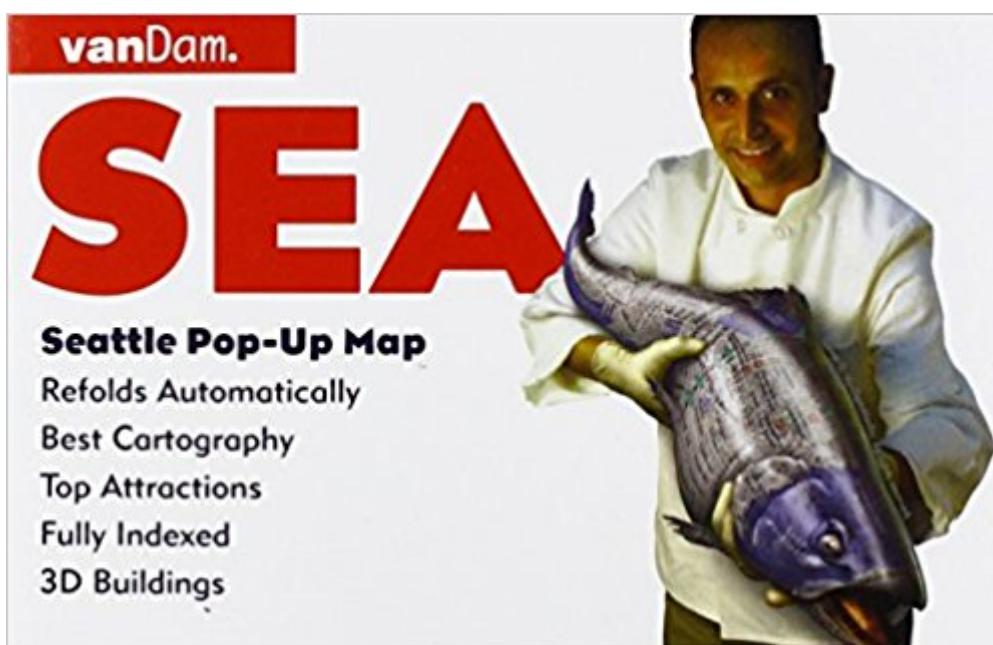

The book was found

Pop-Up Seattle Map By VanDam - City Street Map Of Seattle, Washington - Laminated Folding Pocket Size City Travel And Transit Map (Pop-Up Map)

Synopsis

VanDam's patented Seattle Pop-Up maps all of Seattle's attractions, neighborhoods, museums, hotels, and more all at an immensely legible scale complete with 3-D building illustrations. Each map unfolds to 12 times its original size, then refolds automatically when the covers are closed. Size open is 8.5" x 11" per section; 3.75" x 6" closed. Eminently clear information design allows users to read the map from three feet away. Includes detailed Seattle Center, Central Business District, International District, Lake Washington, and Metro Seattle maps and more. Complete street index makes navigating the Emerald City fun and easy. Become an instant Seattleite and get a sexy collectible souvenir of your visit.